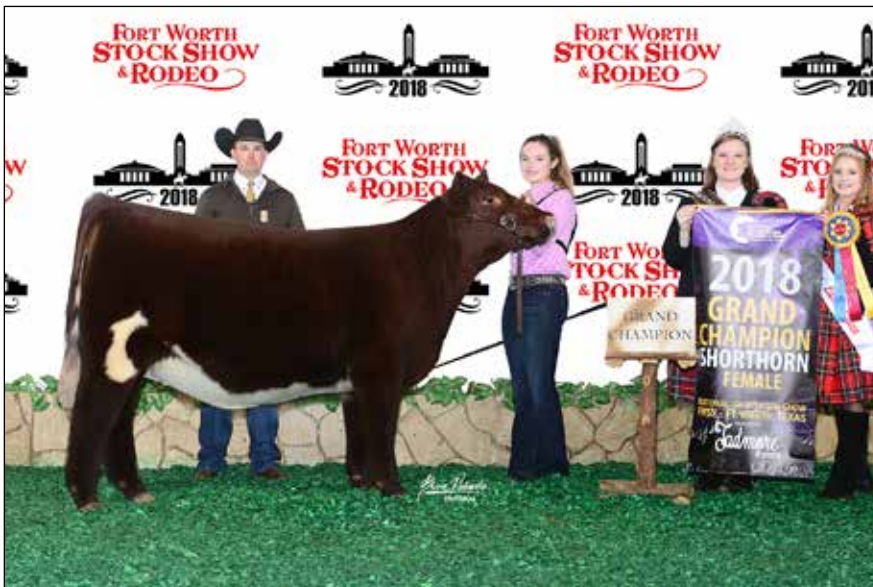

FORT WORTH STOCK SHOW

National Shorthorn Show

Open Shorthorn & ShorthornPlus :: Judge: Kyle Colyer, Bruneau, Idaho.

by Emily Velisek

Grand Champion Shorthorn Bull and Senior Champion Bull, was awarded to SULL RGLC Legacy 525 ET, owned by Rockin G Polled Shorthorns, Middletown, Ill. & Sullivan Farms, Dunlap, Iowa.

Grand Champion Shorthorn Female & Junior Heifer Calf Champion, honors went to SULL Martha's Bo 7974E, owned by Madison McCormick, Dunlap, Iowa.

Shorthorn enthusiast made their way to "Cowtown" for the National Shorthorn Show at the Fort Worth Stock Show. On Sunday, January 28, 2018, judge Kyle Colyer evaluated 86 head of Shorthorn cattle with 51 females and 13 bulls in the Purebred Show and 19

females and 3 bulls in the ShorthornPlus Show.

Grand Champion Bull and Senior Champion Bull honors went to SULL RGLC Legacy 525 ET, owned by Rockin G Polled Shorthorns of Middletown, Ill. and Sullivan Farms of Dunlap, Iowa.

Reserve Grand Champion Female and Senior Heifer Calf Champion was WHR SRVM Cecilia 6928 ET, owned by Kylie Harlan of Sherman, Texas.

Grand Champion ShorthornPlus Bull and Early Spring Bull Calf Champion honors went to 5J Gustus 24E, owned by 5J Farms LLC of Olney Springs, Colo.