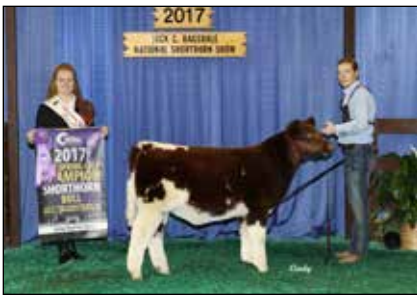

Late Spring Bull Calf Champion, SamanthaRose Big John 03E, owned by Gavin D Bunnell, Antigo, Wisc.