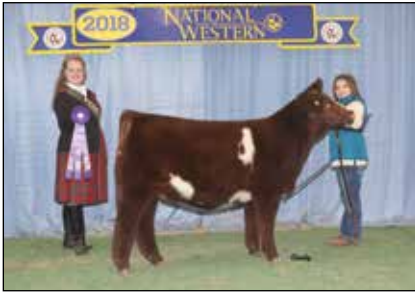

NATIONAL WESTERN STOCK SHOW

Denver
Colorado
2018

Shorthorn Females

Late Spring Heifer Calf Champion, GCC Premium Revival 934 ET, Sara Britton, Custar, Ohio.