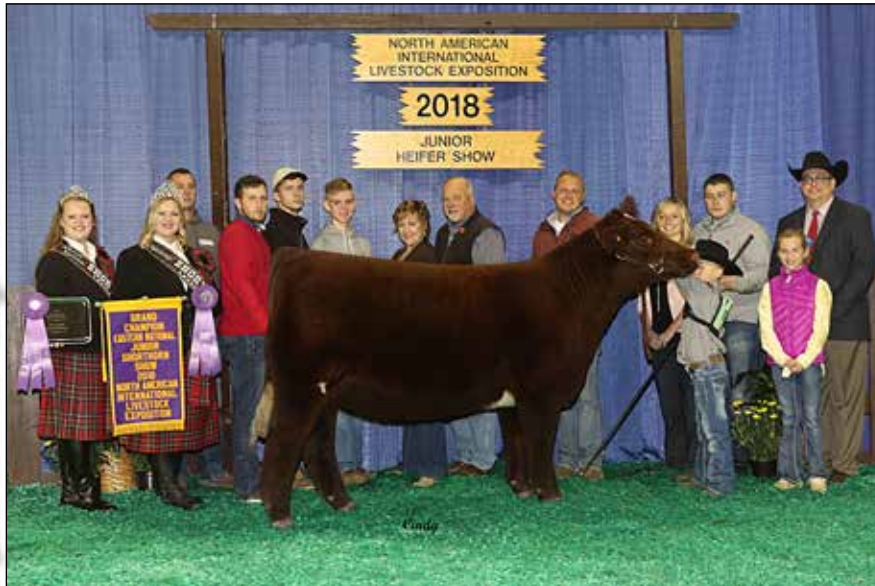

NAILE Junior Shorthorn Show

Judge: Blake Nelson, Platte City, Mo.

by Emily Velisek

Grand Champion Shorthorn Female and Intermediate Champion Female, was GCC Evolution Charm 7102 ET, exhibited by Kolten Greenhorn of Bellbrook, Ohio. She also claimed the title of Bred & Owned Grand Champion Shorthorn Female and B&O Intermediate Champion Female.

Reserve Grand Champion Shorthorn Female and Junior Champion Female, was CF V8 Mona Lisa Reward 782 SOL ET, exhibited by Ryan Wickard of Wilkinson, Ind.

On Sunday, November 11, 2018, Blake Nelson evaluated the Junior Purebred Shorthorn show in Louisville, KY. Nelson sorted through 116 Purebred Females to find his Champion.

Grand Champion Shorthorn Female & Intermediate Champion Female honors went to GCC Evolution Charm 7102 ET exhibited by Kolten Greenhorn from Bellbrook, Ohio.

She also was named **B&O Grand Champion Shorthorn Female and B&O Intermediate Champion Female.**

Reserve Grand Champion Shorthorn Female & Junior Champion Female was CF V8 Mona Lisa Reward 782 SOL ET shown by Ryan Wickard from Wilkinson, Ind.

B&O Reserve Grand Champion Shorthorn Female & B&O Junior Champion Female was KANE Red