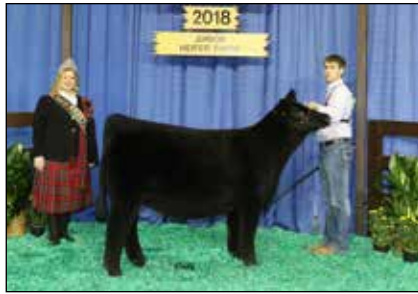

Early Spring Heifer Calf Champion, TSSC Blackberry Pie 829F, exhibited by Reed Hanes, Celina, Ohio.