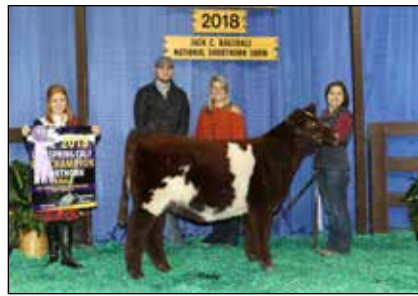

Late Spring Heifer Calf Reserve Champion, Caligo Limitless Persevere, owned by Kayla Fogg, Rushville, Ind.