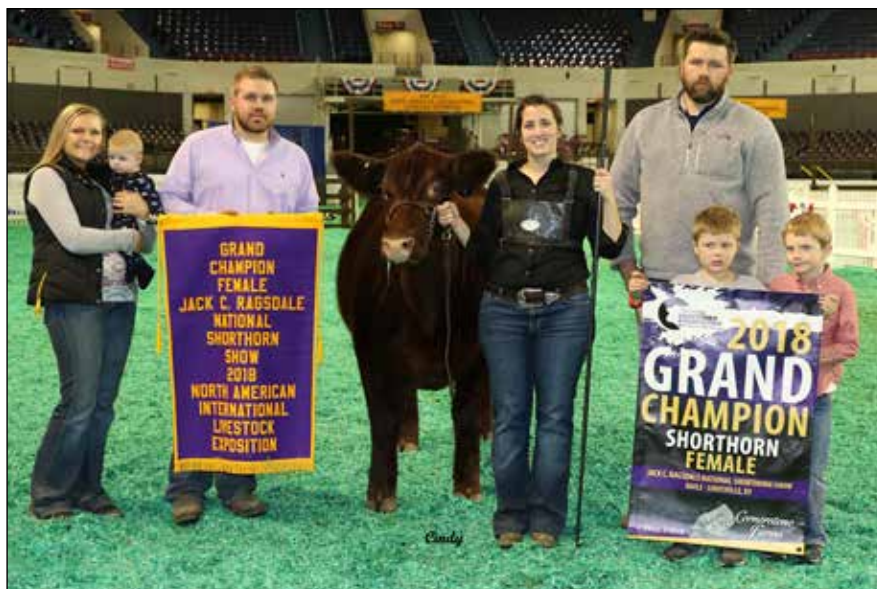

Get-of-Sire – (1 entry): 1) CLF Foolin Around 1401 ET exhibited by Cedar Lane Farm of Cedarville, Ohio. □

Reserve Junior Champion Female, WHR HCAT Cecilia D 7304 ET, owned by Jaxson Dillard, Merit, Texas.

Reserve Senior Champion Female, CF CSF Dream Lady 78 AV X ET, owned by Cornerstone Farms, Winchester, Ind.

Cow/Calf Champion, WayMar UT Hot Sable, owned by Alyson Utegg, Grand Ridge, Ill.

Pictures not available:

Junior Heifer Calf Champion, SULL Maxed Rosa Knights 8044F ET, owned by Madison McCormick, Dunlap, Iowa.

Reserve Cow/Calf Champion, Klein Foxy Red 302 ET, owned by Shelbie Britton, Mounds, Ill.

The Supreme Champion and winner of the George Garvin Brown Memorial Trophy went to the Grand Champion Shorthorn Female.