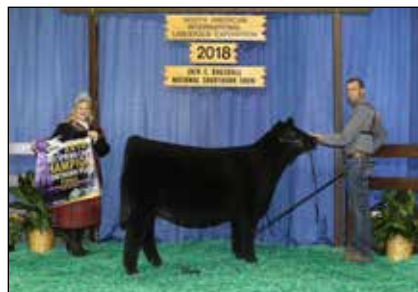

Early Spring Heifer Calf Champion, TSSC Blackberry Pie 829F, exhibited by Reed Hanes, Celina, Ohio.