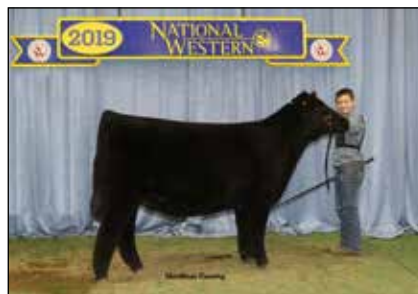

Early Spring Heifer Calf Champion, TSSC Blackberry Pie 829F, Reed Hanes, Celina, Ohio.

Early Spring Heifer Calf Reserve Champion, SULL Blue Crystal 8297F ET, Kane Aegerter, Seward, Neb.

Junior Heifer Calf Reserve Champion, CF Judy Style 850 X ET, Carter Wickard, Wilkinson, Ind.