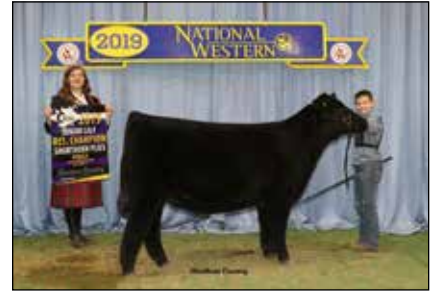

Junior Heifer Calf Reserve Champion, CF Judy Style 850 X ET, Carter Wickard, Wilkinson, Ind.