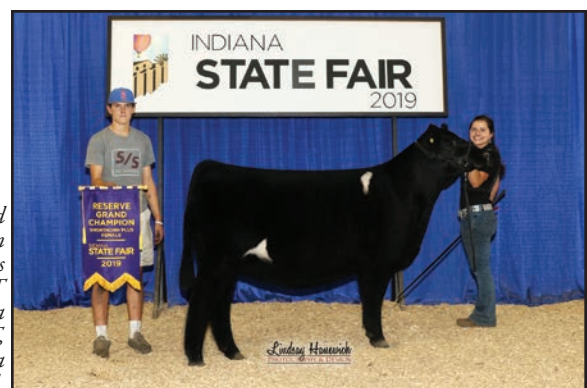

Indiana State Fair - Regional Show

Northeast Region – 35 head – Judge: Cody Lowderman, Macomb, Ill.

by Emily Velisek

Grand Champion
Shorthorn Bull,
EGL Neptune MX
759, exhibited
by Ennis Girls
Livestock,
Martinsville, Ind.

Grand Champion
Shorthorn Female,
CF CSF Margie 830
AV X ET, exhibited
by Mark Inskeep,
Lafayette, Ind.

Reserve Grand
Champion
Shorthorn Bull,
EGL Triton MX
833, exhibited
by Ennis Girls
Livestock,
Martinsville, Ind.

Reserve Grand
Champion Shorthorn
Female, CF CSF
Dream Lady 8120
EV X ET, exhibited
by Miller Smith,
Pendleton, Ind.

Grand Champion
ShorthornPlus Bull,
BFC Dream On
G001, exhibited by
Brandywine Farms
Cattle Company,
Carthage, Ind.

Grand Champion
ShorthornPlus
Female, CF Judy
Style 850 X ET,
exhibited by Carter
Wickard, Wilkinson,
Ind.

Reserve Grand
Champion
ShorthornPlus Bull,
BFC Blackjack
F064, exhibited by
Brandywine Farms
Cattle Company,
Carthage, Ind.