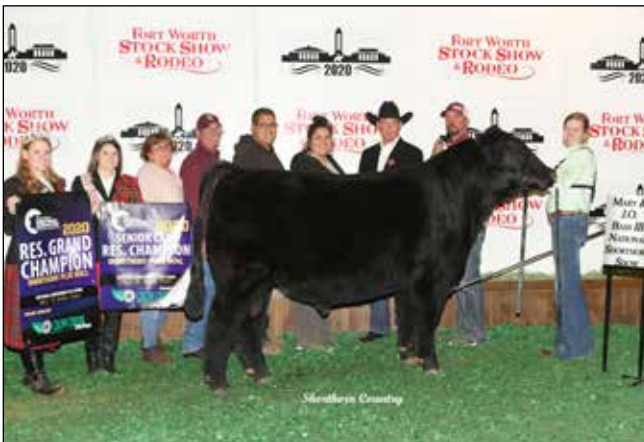

Reserve Grand Champion Shorthorn Plus Bull & Senior Bull Calf Reserve Champion went to TMF Primo 1108 ET, owned by John & Barbara Russell, Caldwell, Texas.