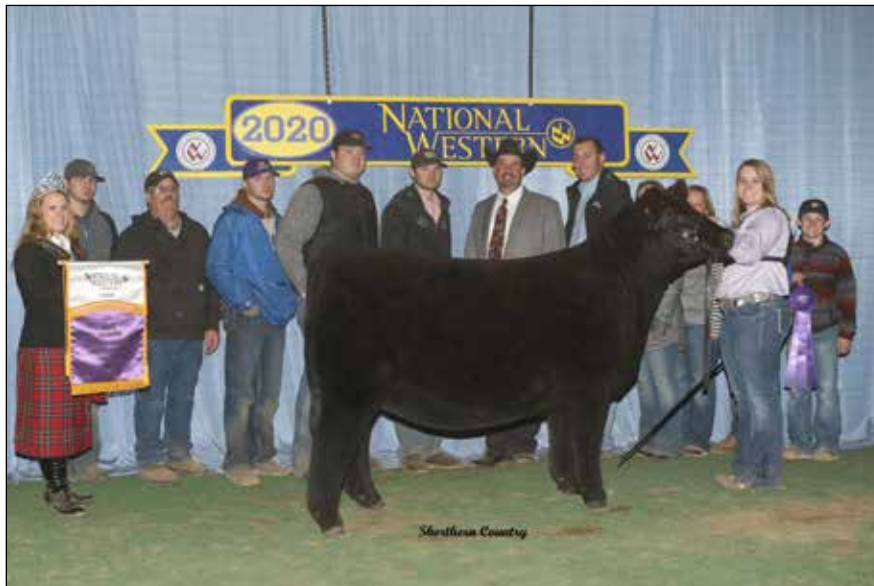

Junior Shows

Shorthorn & ShorthornPlus :: Judge: Jake Scott, Gordon, Neb.

by Emily Velisek

Grand Champion Shorthorn Female & Early Spring Heifer Calf Champion honors went to SULL Sweet Dreams 9134G ET, exhibited by Sara Sullivan, Dunlap, Iowa.

Grand Champion ShorthornPlus Female & Junior Heifer Calf Champion honors went to SULL Maxed Style 9011G ET, shown by Paige Wickard, Wilkinson, Ind.

Junior Shorthorn exhibitors kicked off the Shorthorn activities on the Hill at the National Western Stock Show on Sunday, January 19, 2020. Judge Jake Scott evaluated 51 Purebred females and 19 ShorthornPlus females in the junior shows.

Grand Champion Shorthorn Female and Early Spring Heifer Calf Champion, honors went to SULL Sweet Dreams 9134G ET, exhibited by Sara Sullivan of Dunlap, Iowa.

Reserve Grand Champion Shorthorn Female and Junior Heifer

Calf Champion was SCF V8 Mona Lisa 935 SOL X ET, owned by Miller Smith of Pendleton, Ind.

Grand Champion ShorthornPlus Female and Junior Heifer Calf Champion, honors went to SULL Maxed Style 9011G ET, shown by Paige Wickard of Wilkinson, Ind.