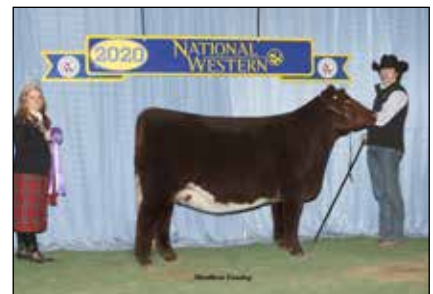

*Junior Champion Female - CF CSF
Cumberland 880 HC X ET, Benjamin Nikkel,
McPherson, Kan.*