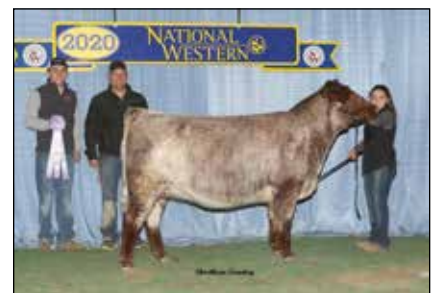

Reserve Intermediate Champion Female - JVCC Guinevere 807, Chloe Carlisle, Amarillo, Texas.