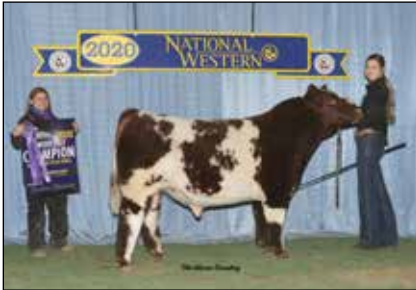

Senior Bull Calf Champion - LDB Premium Reward Apache 911, Brittany Blankinship, Orlando, Okla.