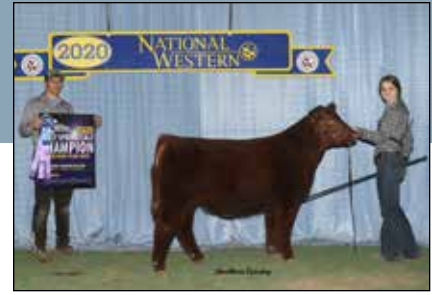

Early Spring Bull Calf Champion - DCF HPR PBF Lost N The Sauce 14G ET, Jadeyn Schneider, Stanley, Wis.