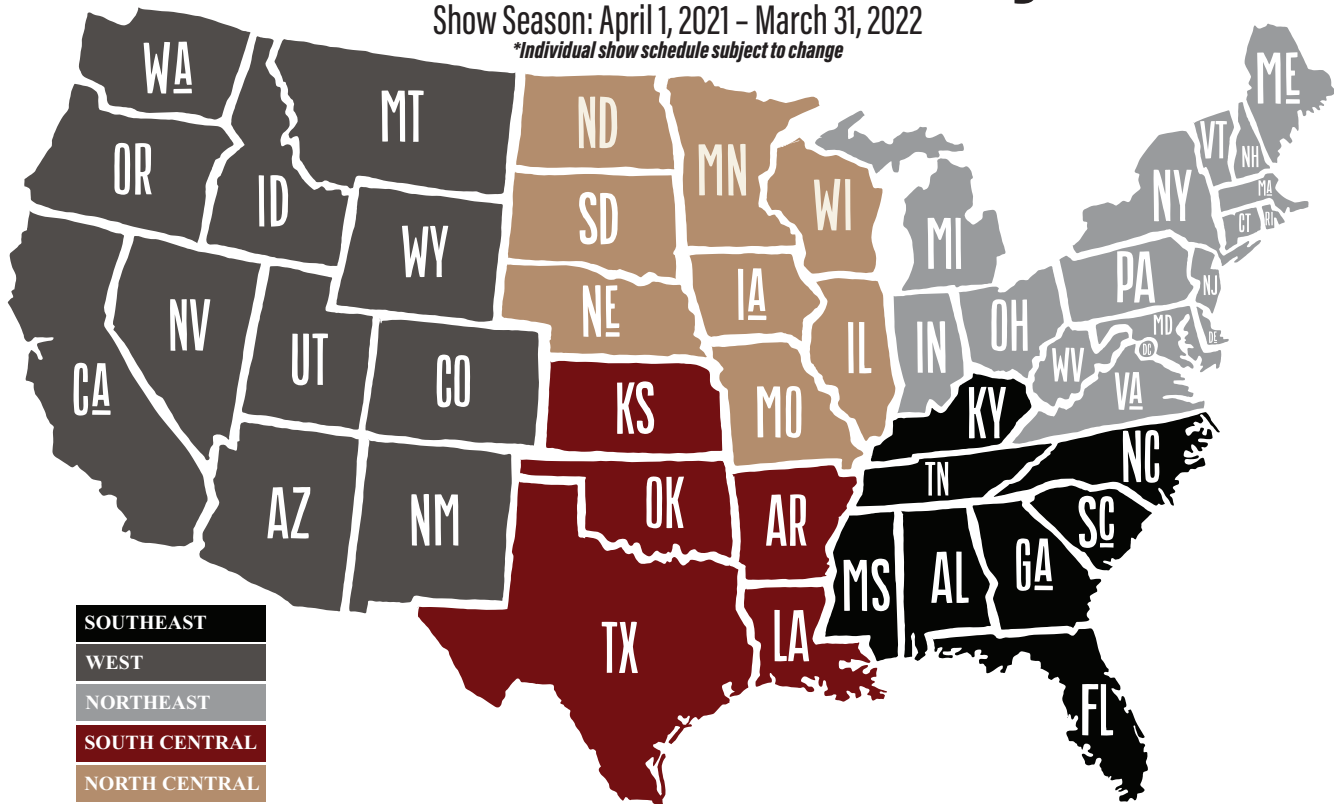

2021-2022 ASA Point Show System

Show Season: April 1, 2021 – March 31, 2022

**Individual show schedule subject to change*

Northeast Region :: CT, DE, IN, ME, MD, MA, MI, NH, NJ, NY, OH, PA, RI, VA, VT, WV

National Show :: Keystone International Livestock Expo

Super Regional Show :: **Removed from Point System

Regional Shows :: Maryland State Fair & State Fair of West Virginia

Southeast Region :: AL, FL, GA, KY, MS, NC, SC, TN

National Show :: Dixie National

Super Regional Show :: Kentucky State Fair

Regional Shows :: Appalachian Fair & Tennessee State Fair at Wilson County Fair

North Central Region :: IL, IA, MO, MN, NE, ND, SD, WI

Super Regional Show :: Tulsa State Fair

Regional Shows :: Kansas State Fair & Oklahoma State Fair

West Region :: AZ, CA, CO, ID, MT, NV, NM, OR, UT, WA, WY

National Show :: Northern International Livestock Exposition