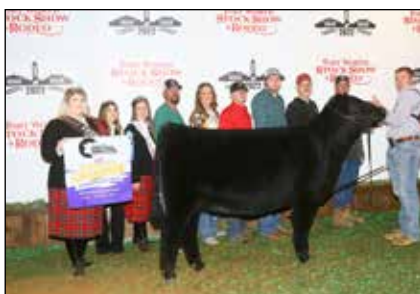

Senior Heifer Calf Champion – TMF Primo Cumberland ET, Laramie Pieper, Caldwell, Texas.