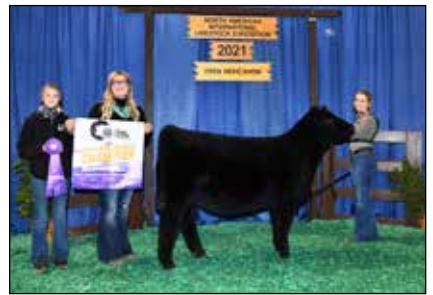

Champion Early Spring Heifer Calf—SULL S/T Unlimited Dreams 1311J ET, Allyssa Obrecht, Harlan, Iowa.