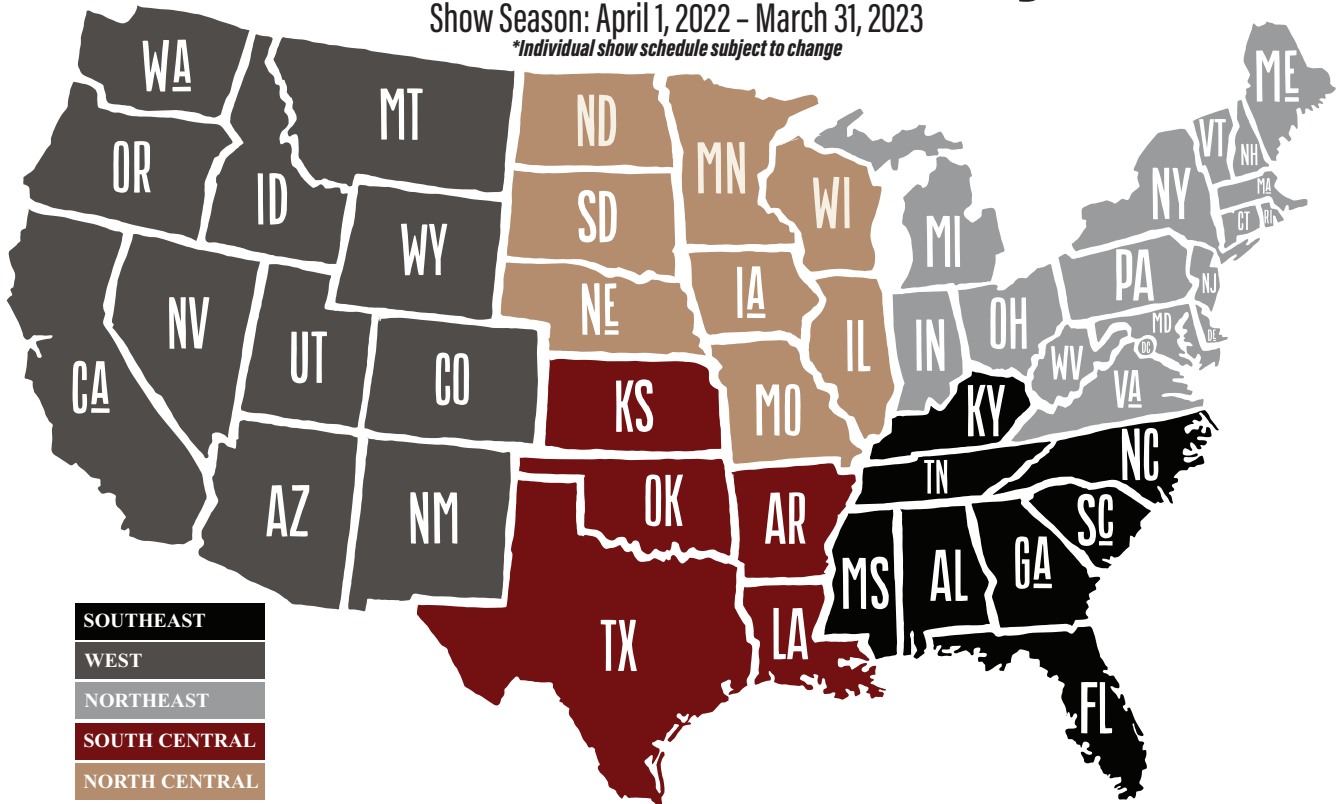

2022-2023 ASA Point Show System

Show Season: April 1, 2022 – March 31, 2023

**Individual show schedule subject to change*

Northeast Region :: CT, DE, IN, ME, MD, MA, MI, NH, NJ, NY, OH, PA, RI, VA, VT, WV

National Show :: Keystone International Livestock Expo

Super Regional Show :: Ohio State Fair

Regional Shows :: Maryland State Fair & State Fair of West Virginia

Southeast Region :: AL, FL, GA, KY, MS, NC, SC, TN

National Show :: Dixie National

Super Regional Show :: Tennessee State Fair at Wilson County Fair

Regional Shows :: Appalachian Fair & Kentucky State Fair

North Central Region :: IL, IA, MO, MN, NE, ND, SD, WI

Super Regional Show :: Tulsa State Fair

Regional Shows :: Kansas State Fair & Tri-State Fair

West Region :: AZ, CA, CO, ID, MT, NV, NM, OR, UT, WA, WY

National Show :: National Western Stock Show

Super Regional Show :: California State Fair