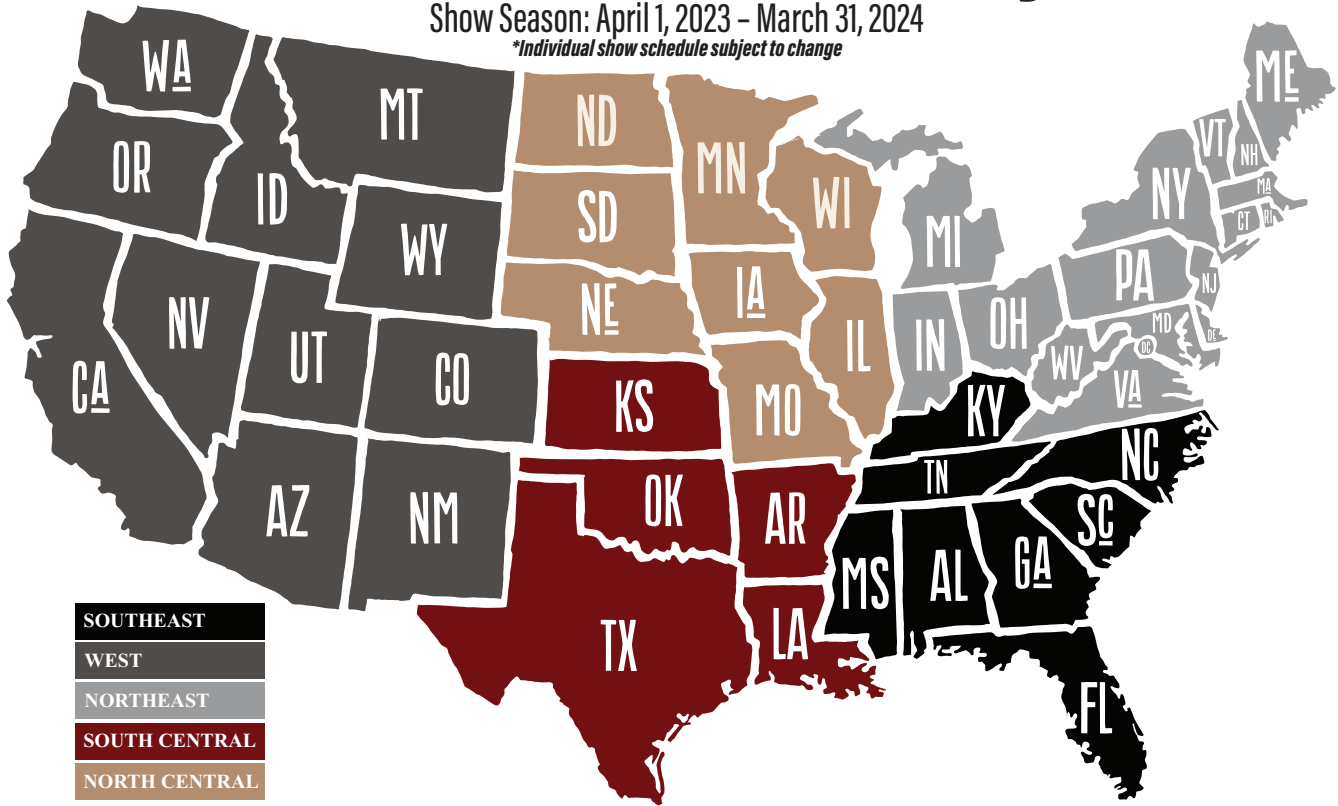

2023-2024 ASA Point Show System

Show Season: April 1, 2023 – March 31, 2024

**Individual show schedule subject to change*

SOUTHEAST
WEST
NORTHEAST
SOUTH CENTRAL
NORTH CENTRAL

Northeast Region :: CT, DE, IN, ME, MD, MA, MI, NH, NJ, NY, OH, PA, RI, VA, VT, WV

National Show :: Keystone International Livestock Expo

Super Regional Show :: Maryland State Fair

Regional Shows :: Ohio State Fair & State Fair of West Virginia

Southeast Region :: AL, FL, GA, KY, MS, NC, SC, TN

National Show :: Dixie National

Super Regional Show :: Tennessee State Fair at Wilson County Fair

Regional Shows :: Appalachian Fair & Kentucky State Fair

North Central Region :: IL, IA, MO, MN, NE, ND, SD, WI

Super Regional Show :: Kansas State Fair

Regional Shows :: Tri-State Fair & Tulsa State Fair

West Region :: AZ, CA, CO, ID, MT, NV, NM, OR, UT, WA, WY

National Show :: National Western Stock Show

Super Regional Show :: Western Idaho State Fair