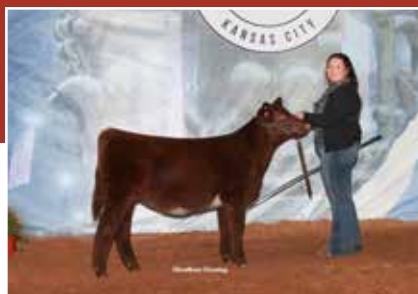

Reserve Champion Late Spring Heifer Calf – BWR Jillian May ET, Makenna Brouwer, Greene, Iowa.