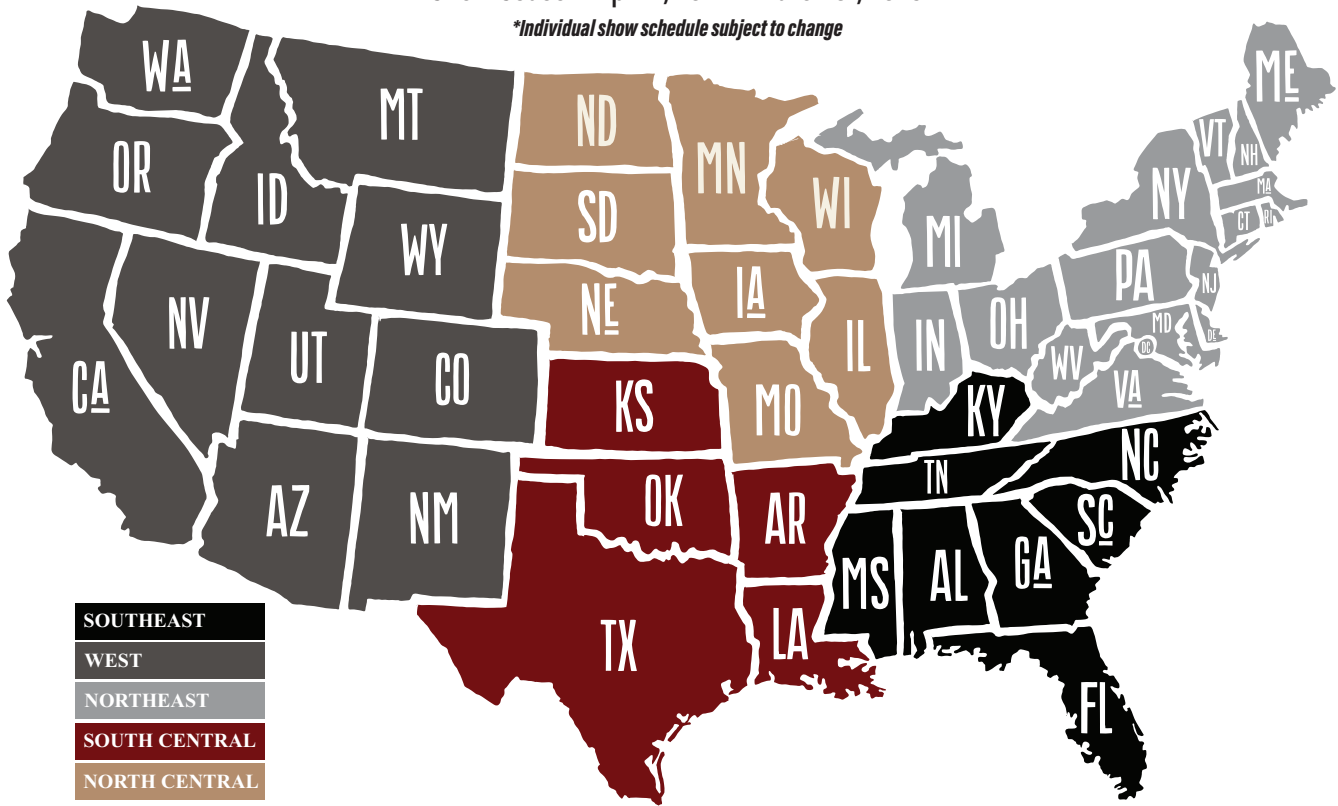

2024-2025 ASA Point Show System

Show Season: April 1, 2024 – March 31, 2025

**Individual show schedule subject to change*

Northeast Region :: CT, DE, IN, ME, MD, MA, MI, NH, NJ, NY, OH, PA, RI, VA, VT, WV

National Show :: Keystone International Livestock Expo

Super Regional Show :: Maryland State Fair

Regional Shows :: Ohio State Fair & State Fair of West Virginia

Southeast Region :: AL, FL, GA, KY, MS, NC, SC, TN

National Show :: Dixie National

Super Regional Show :: Tennessee State Fair at Wilson County Fair

Regional Shows :: Appalachian Fair & Kentucky State Fair

North Central Region :: IL, IA, MO, MN, NE, ND, SD, WI

Super Regional Show :: Tulsa State Fair

Regional Shows :: Kansas State Fair & Tri-State Fair

West Region :: AZ, CA, CO, ID, MT, NV, NM, OR, UT, WA, WY

National Show :: National Western Stock Show

Super Regional Show :: Northern International Livestock Exposition